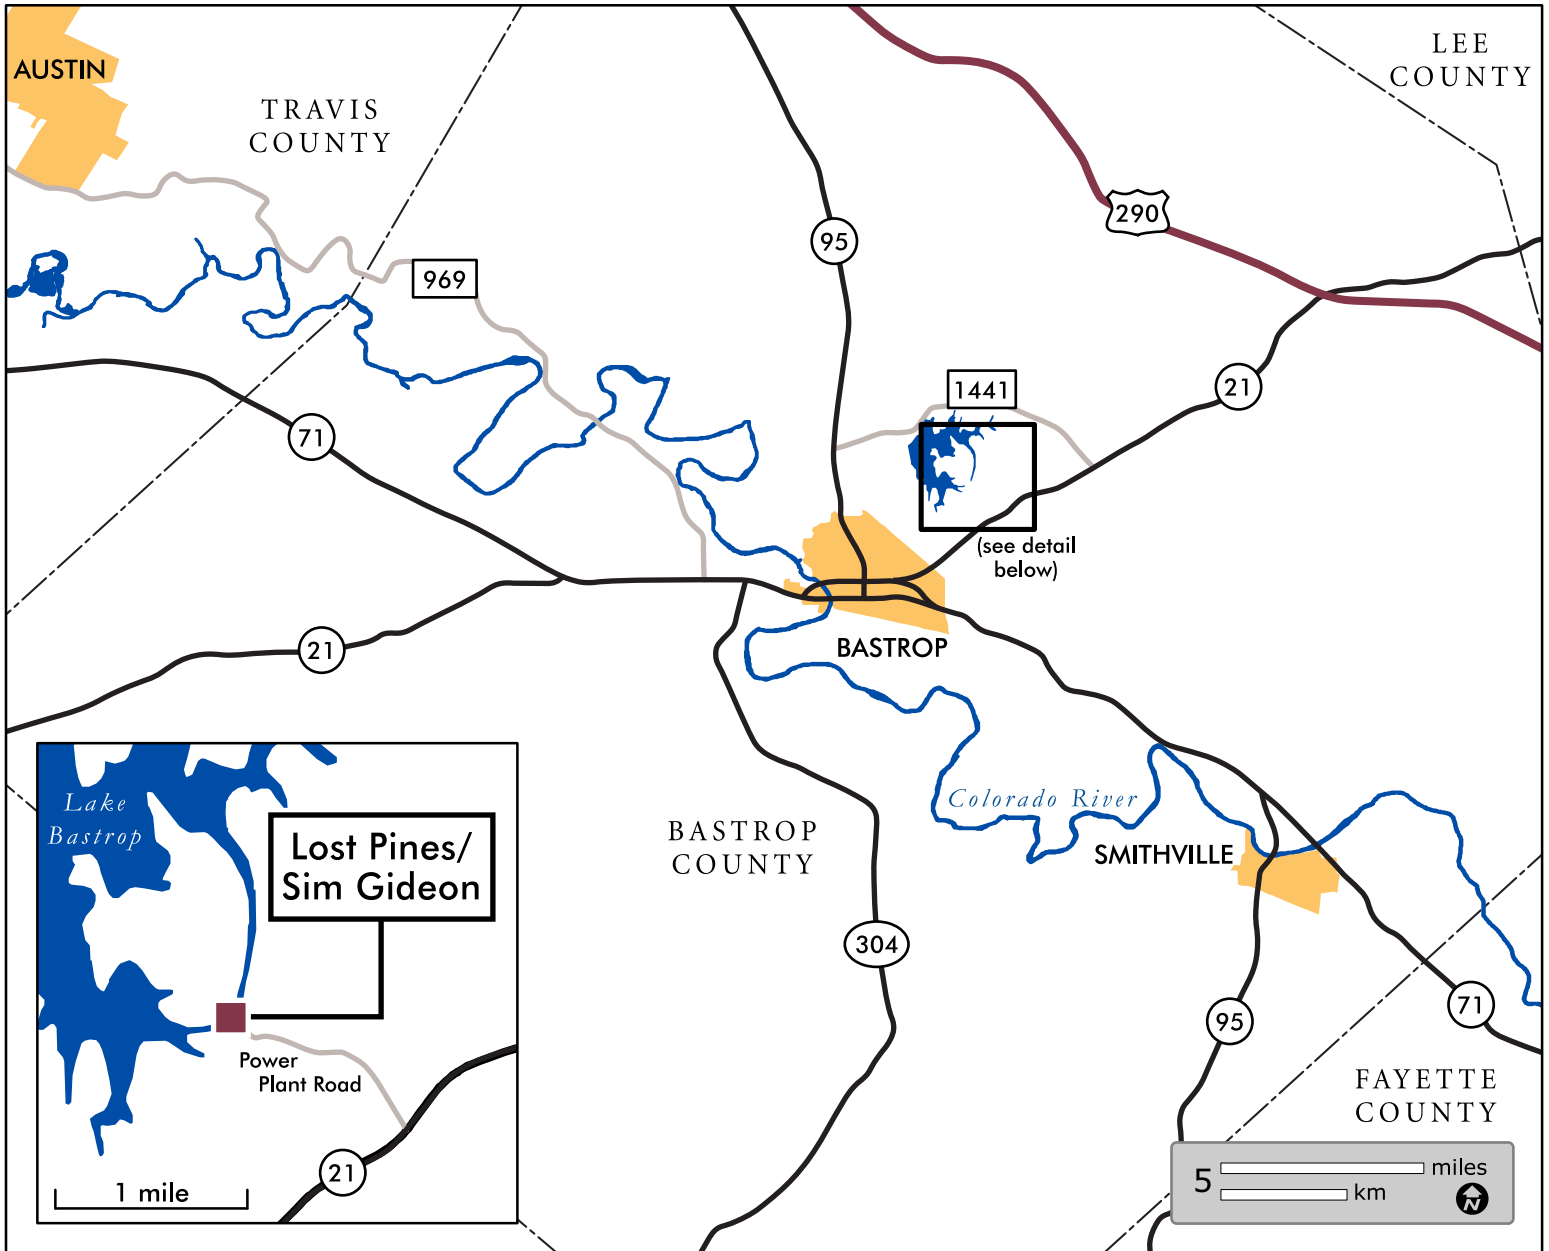

Lost Pines 1 Power Plant

256 Power Plant Road
Bastrop, Texas 78602

512-473-3200