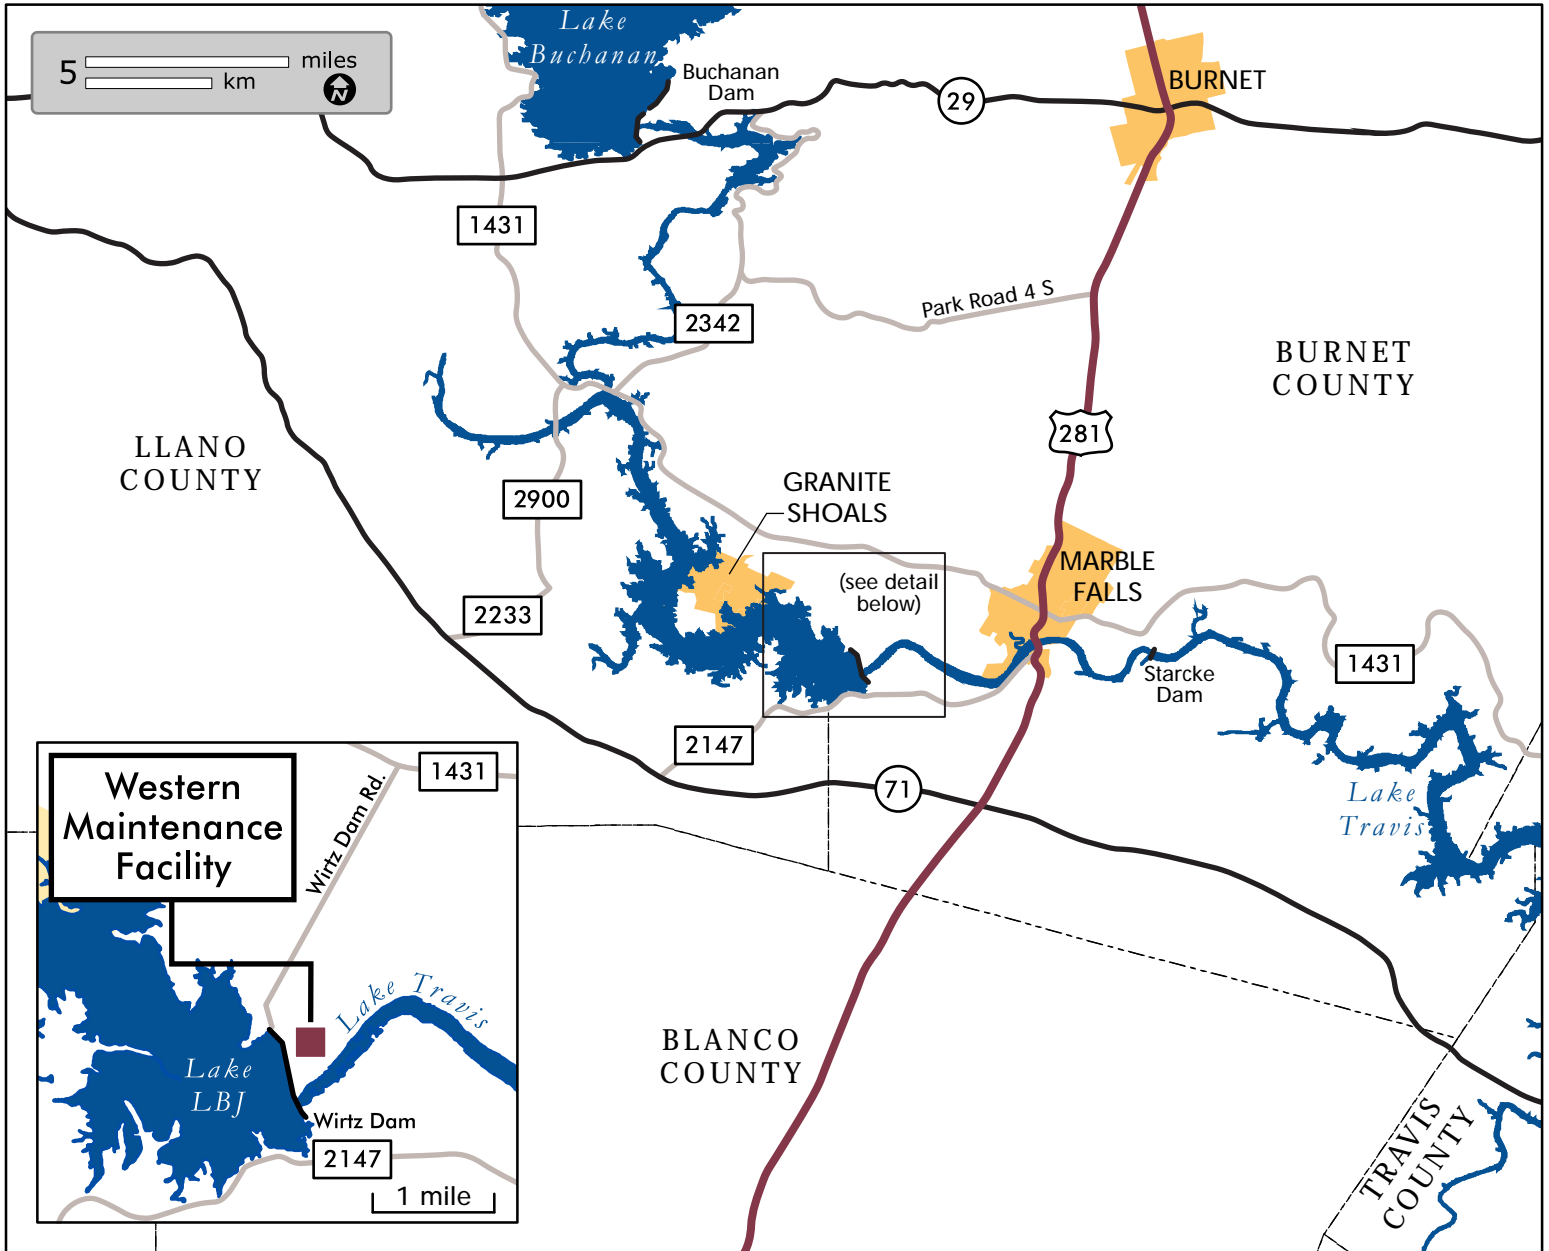

Western Maintenance Facility

2643 Wirtz Dam Road
Marble Falls, TX 78654

512-473-3200