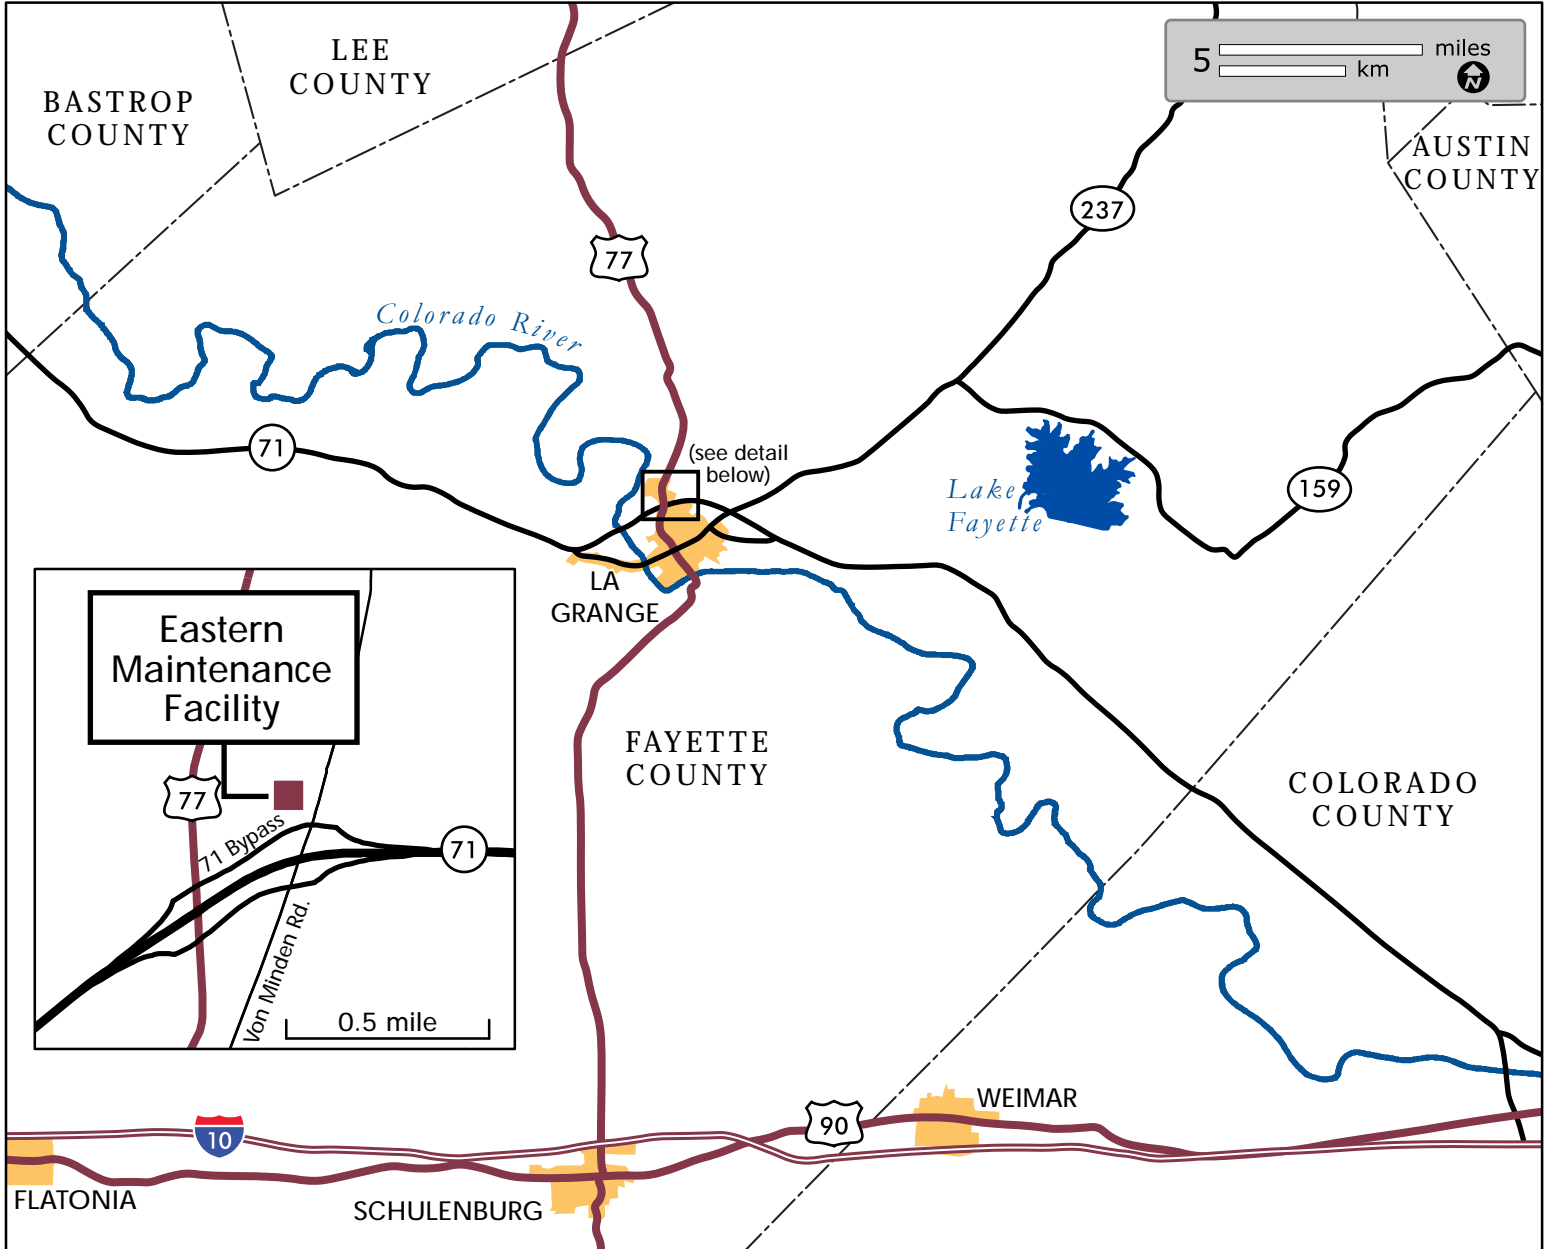

Eastern Maintenance Facility

104 E. State Highway 71 Bypass
La Grange, TX 78945

512-473-3200