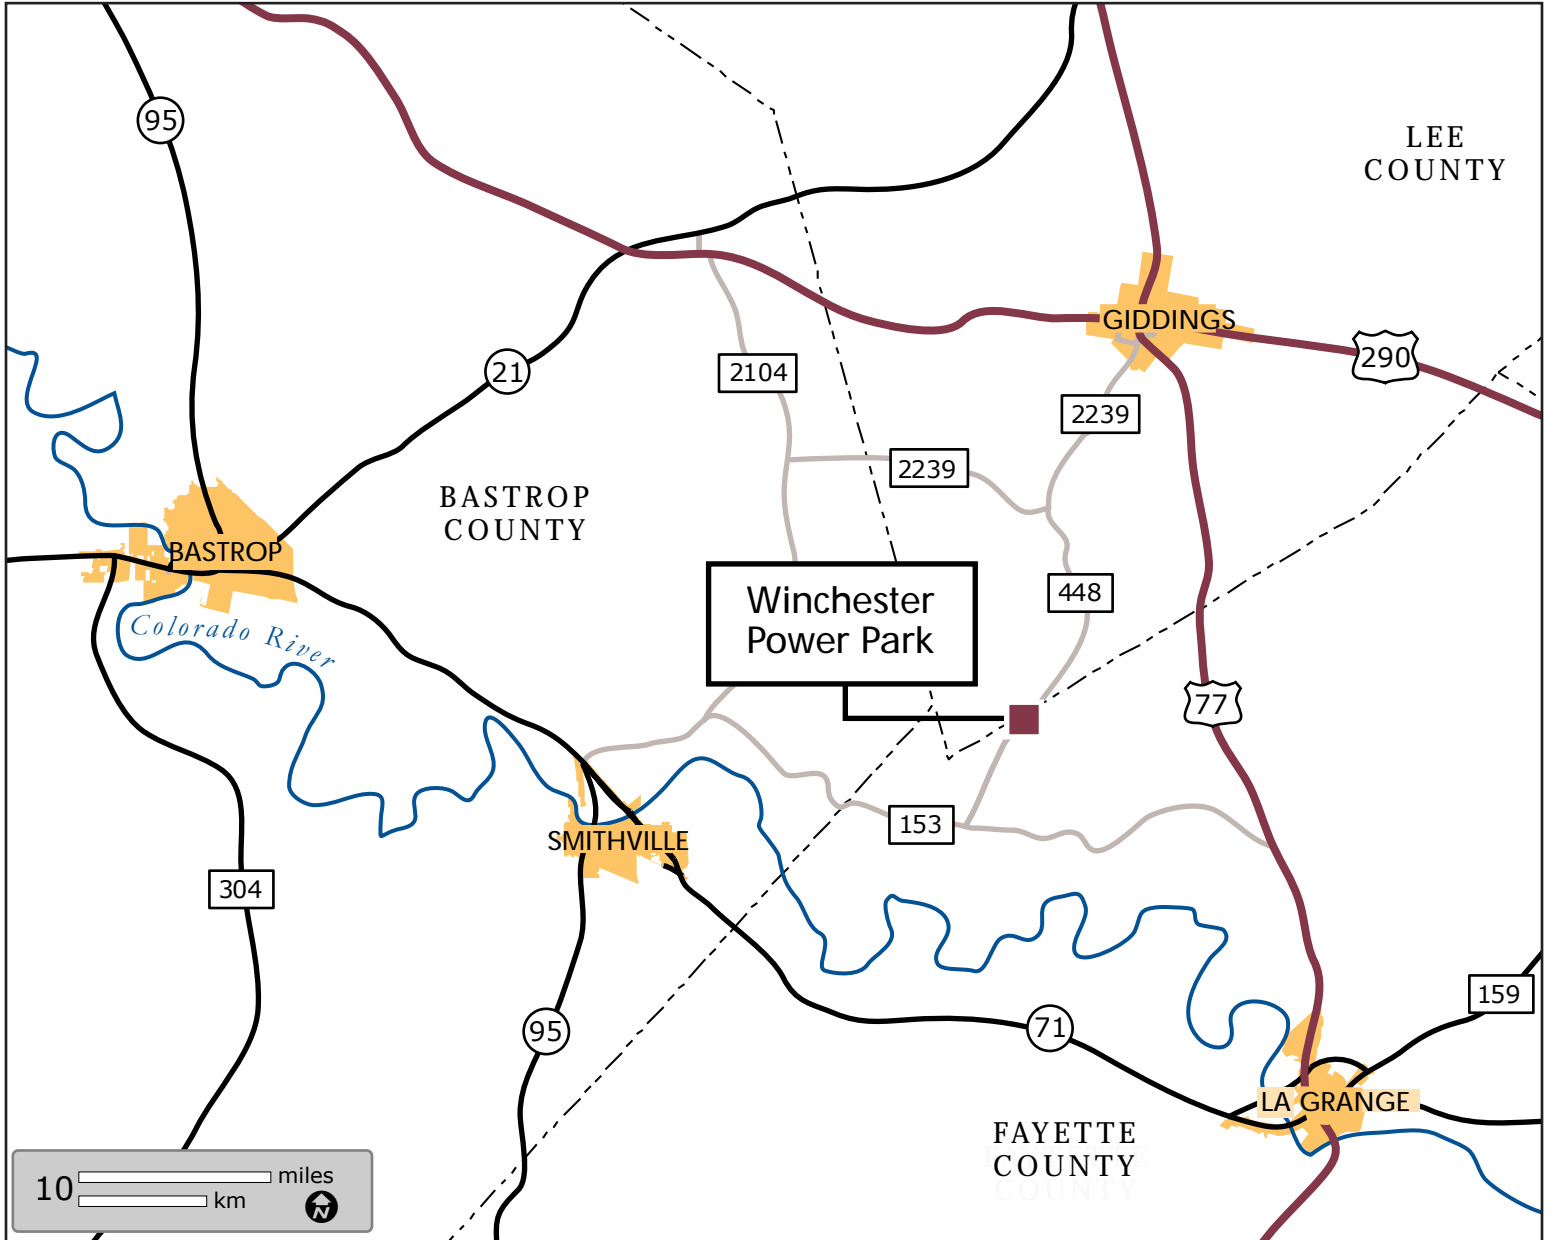

Winchester Power Park

1260 FM 448
Winchester, TX 78945

512-498-1937