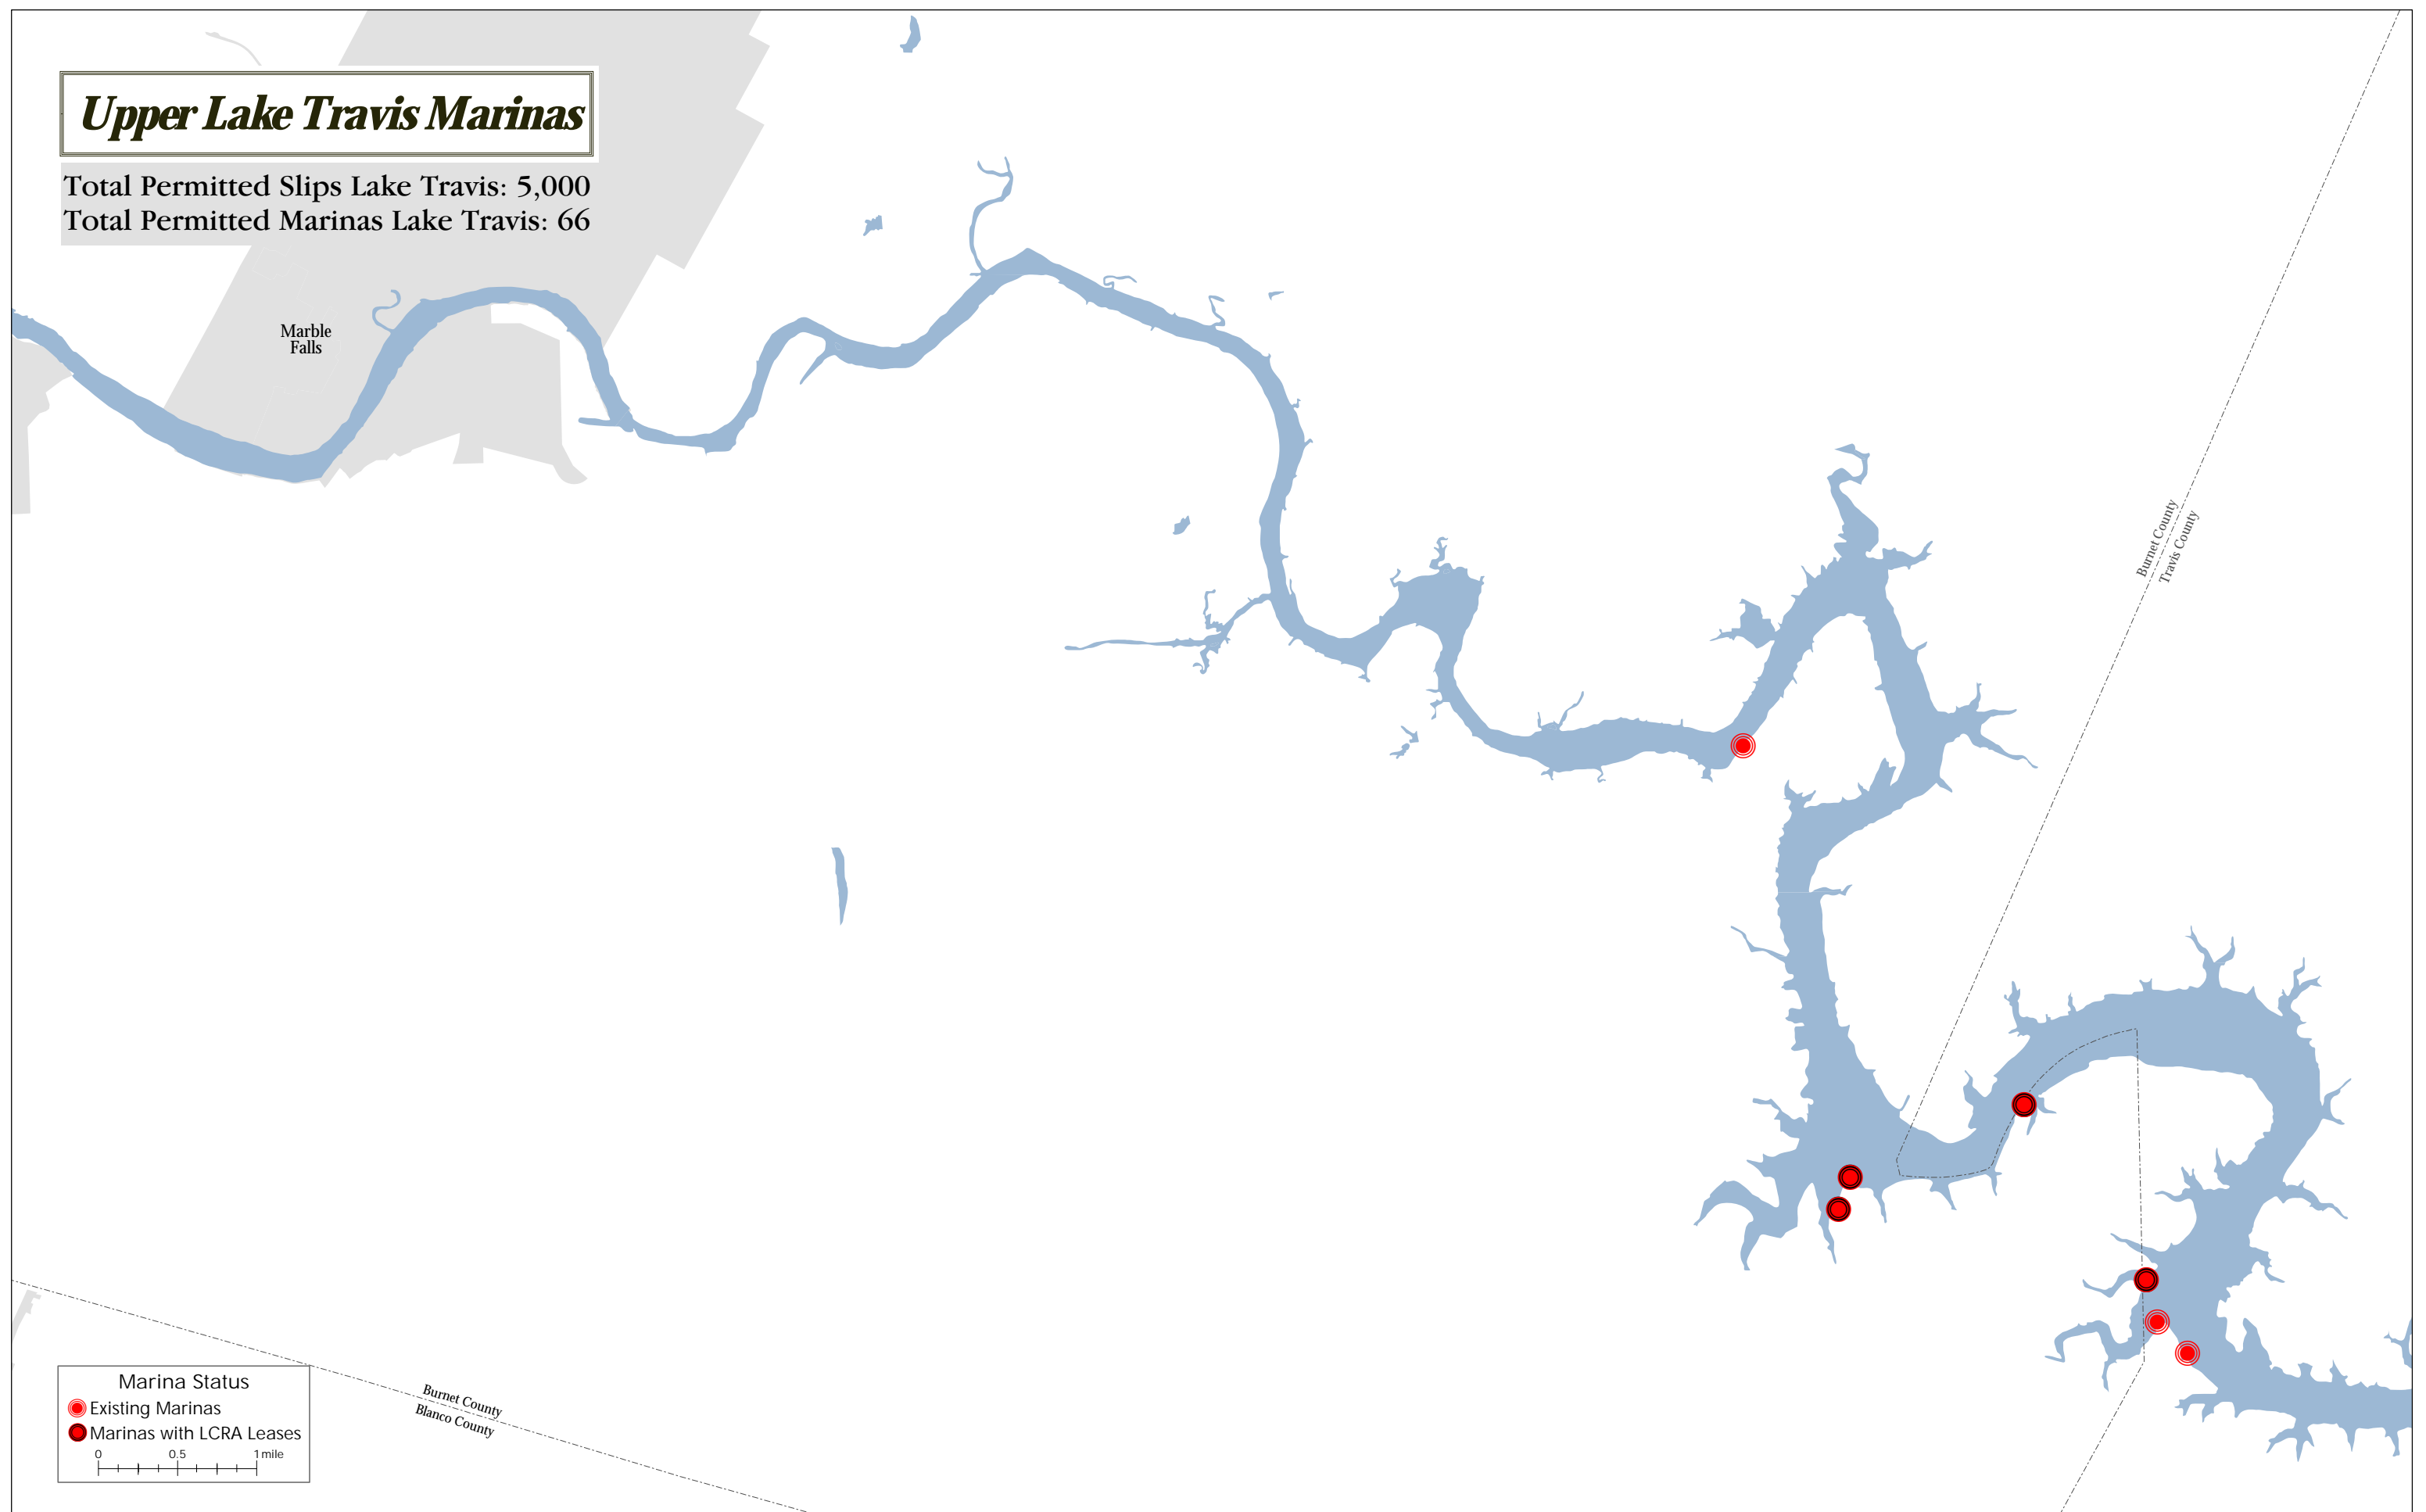

Upper Lake Travis Marinas

Total Permitted Slips Lake Travis: 5,000
Total Permitted Marinas Lake Travis: 66

Marble Falls

Burnet County
Travis County

Burnet County
Blanco County

Marina Status

- Existing Marinas
- Marinas with LCRA Leases

0 0.5 1 mile