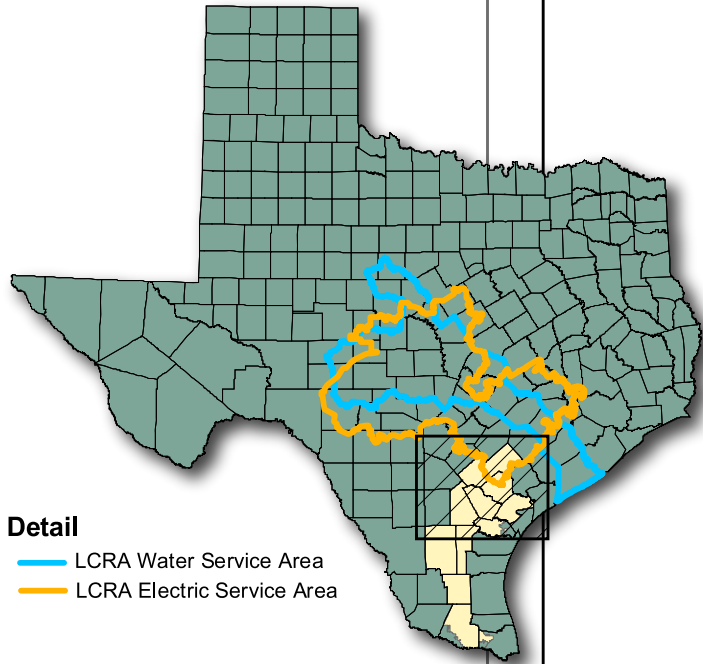

**LCRA Customer Service Area
Located Within U.S. Texas
Congressional District 15**

Area of Detail

Detail

-  LCRA Water Service Area
-  LCRA Electric Service Area
-  Congressional District 15
-  LCRA Electric Customers
-  LCRA Water Customers
-  LCRA Wastewater Customers
-  LCRA Water Service Area
-  LCRA Electric Service Area
-  LCRA Parks
-  Lakes/Rivers/Streams

This map has been produced by the Lower Colorado River Authority for its own use. Accordingly, certain information, features, or details may have been emphasized over others or may have been left out. LCRA does not warrant the accuracy of this map, either as to scale, accuracy or completeness.

August 22, 2006

LCRA WHOLESALE ELECTRIC CUSTOMERS

CITY UTILITIES

Cuero
Yoakum

ELECTRIC COOPERATIVES

Guadalupe Valley