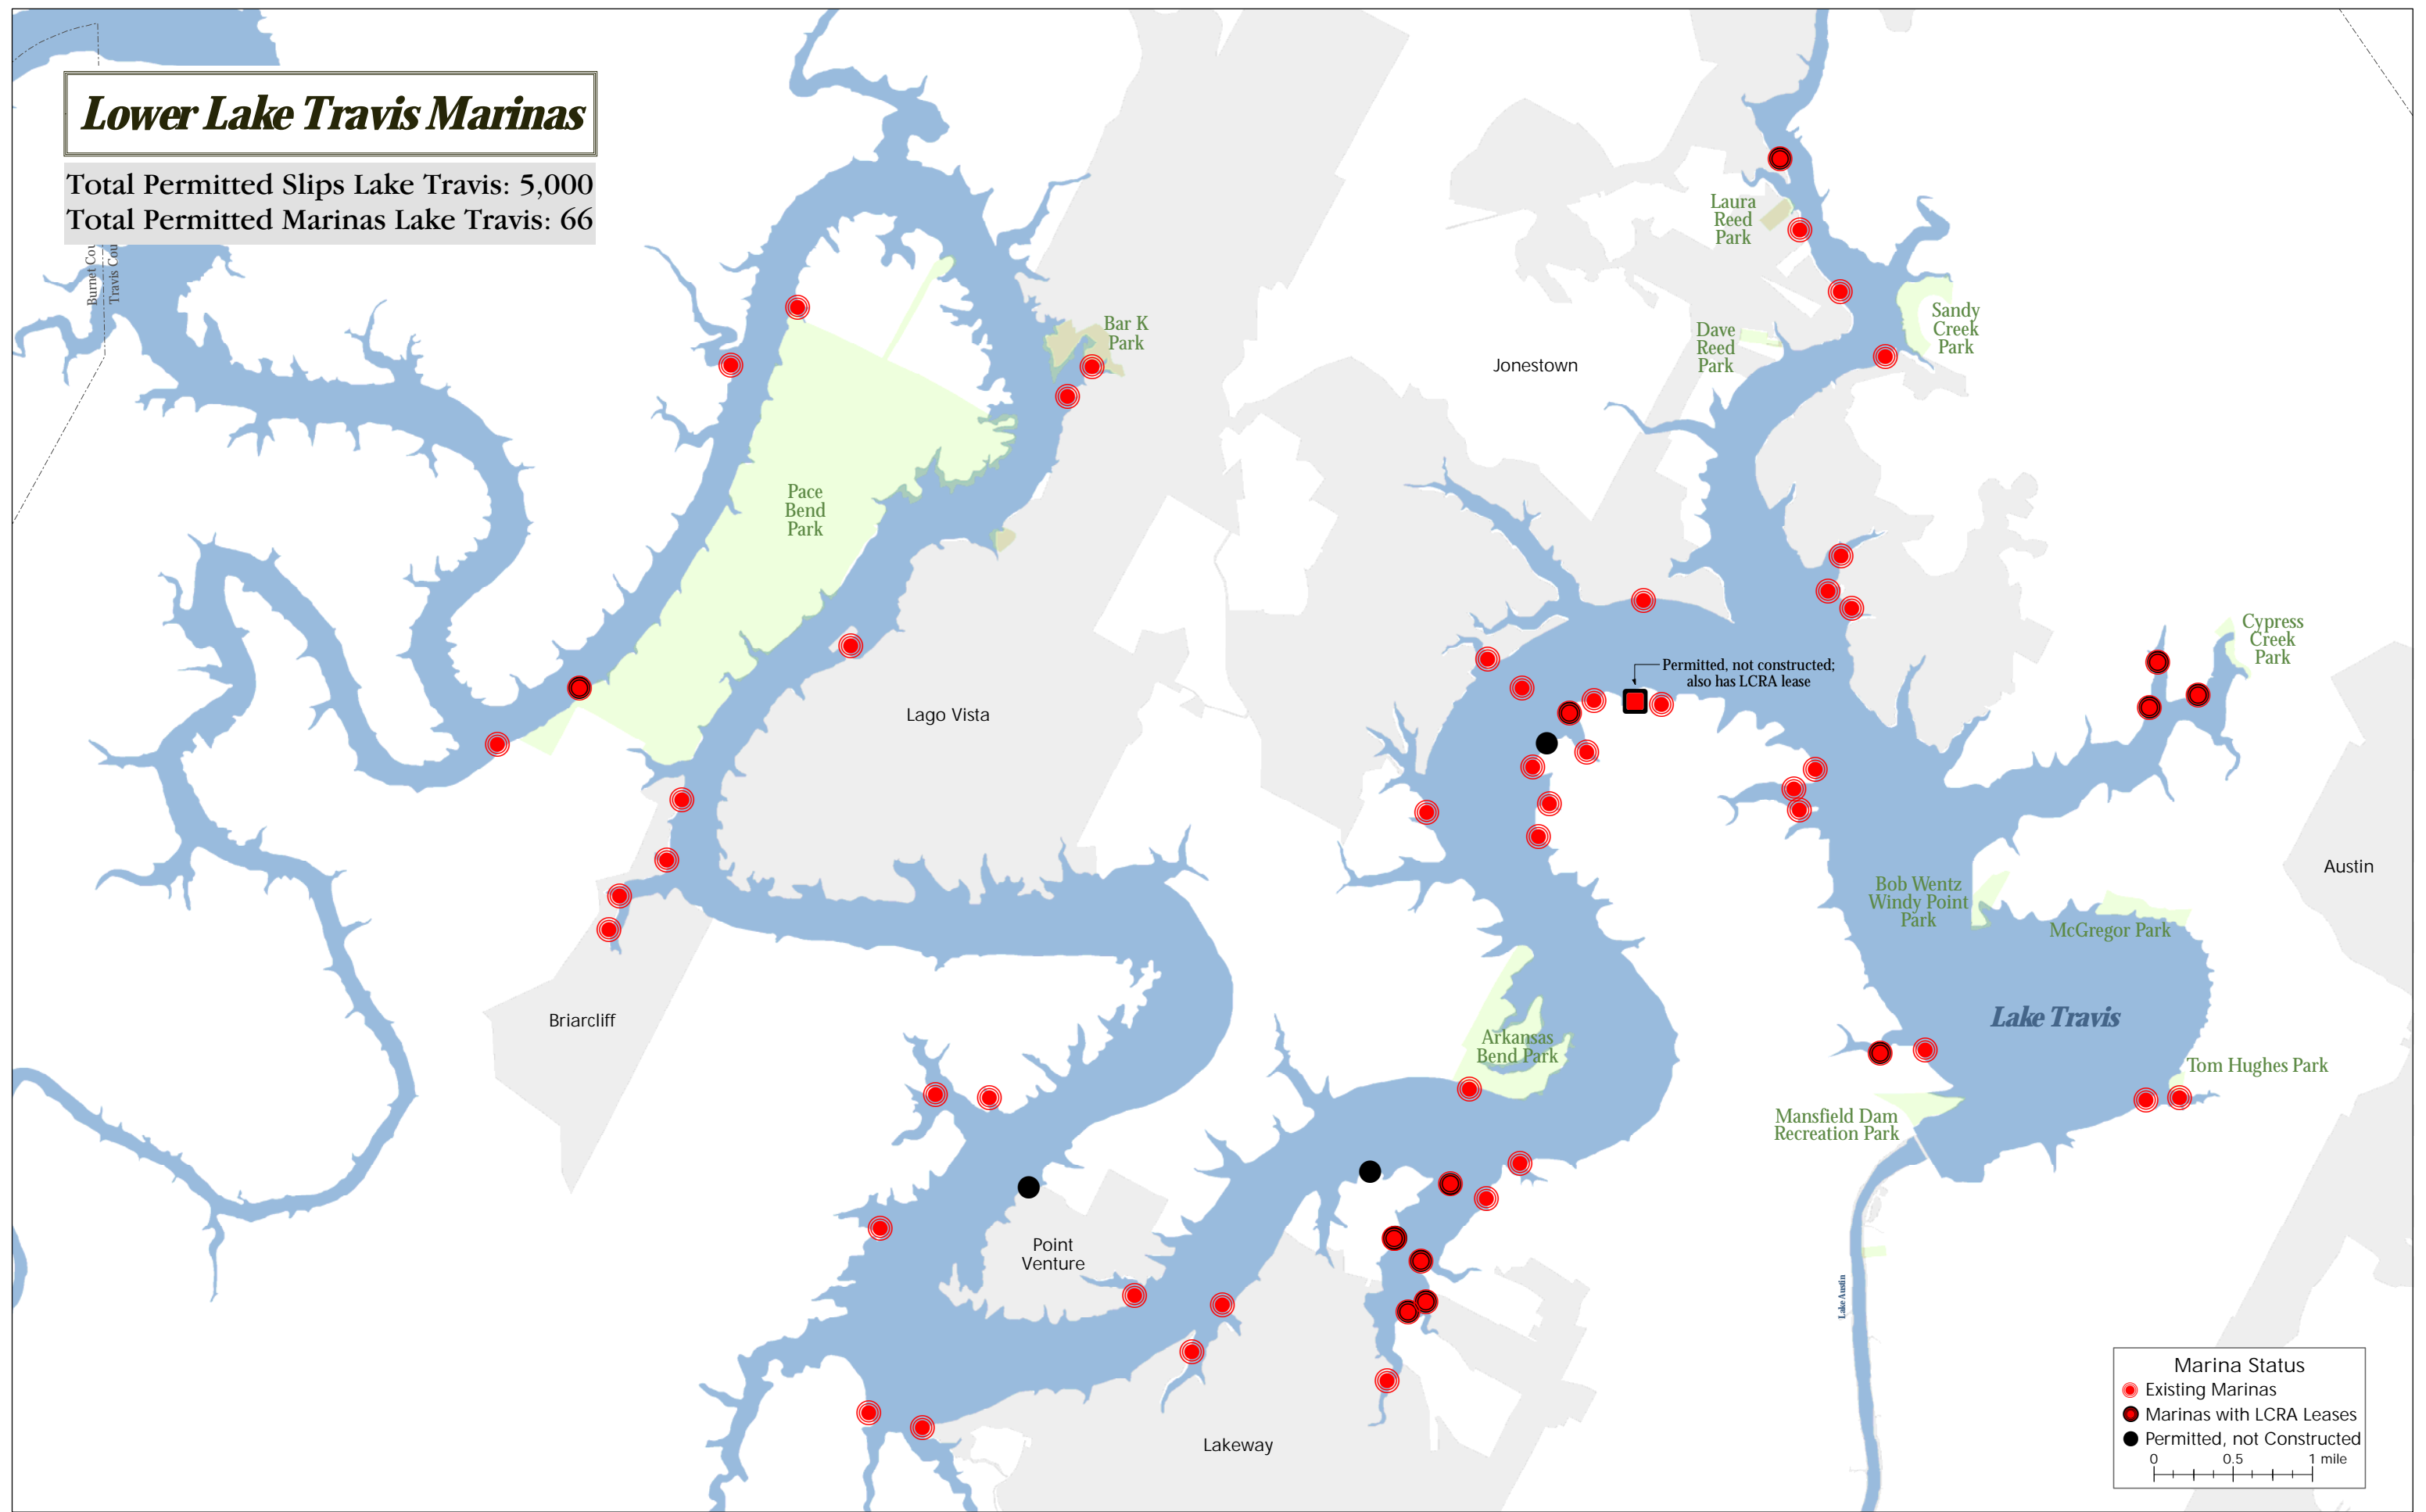

Lower Lake Travis Marinas

Total Permitted Slips Lake Travis: 5,000
Total Permitted Marinas Lake Travis: 66

Permitted, not constructed;
also has LCRA lease

Marina Status

- Existing Marinas
- Marinas with LCRA Leases
- Permitted, not Constructed

0 0.5 1 mile